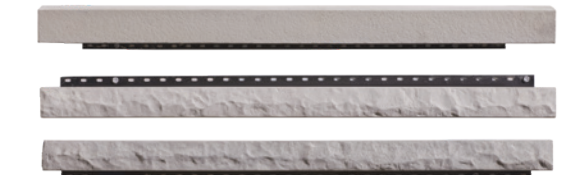

Accessories

FINISHING TRIM AND SILLS (TRANSITION/WINDOW)