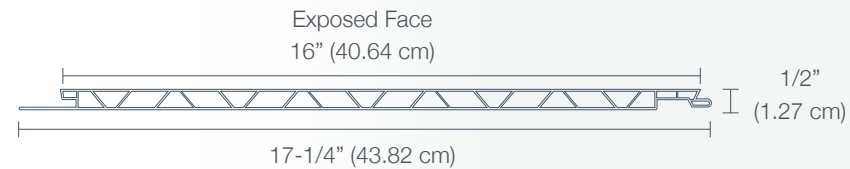

SLATWALL

Trusscore SlatWall allows you to turn as much — or as little — of your wall into storage space. These 8-foot long, interlocking panels can be installed as a track, section, half wall, or a full wall.