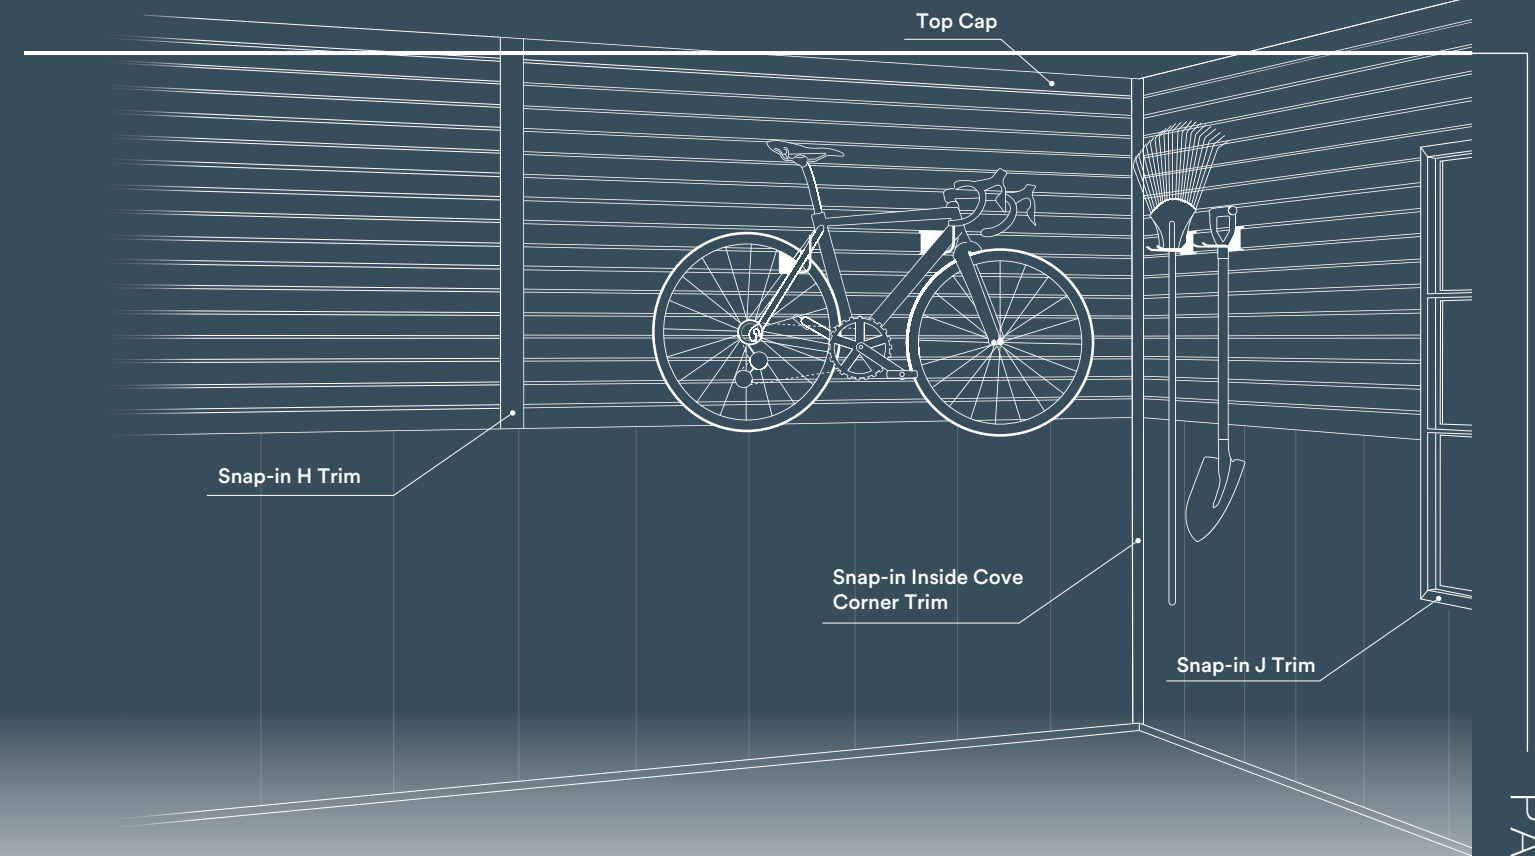

SLATWALL

Trusscore SlatWall allows you to turn as much — or as little — of your wall into storage space. These 8-foot long, interlocking panels can be installed as a track, section, half wall, or a full wall.

NEW TRUSSCORE SNAP-IN TRIM WITH UNIVERSAL BASE

Snap-In J Trim

Top and bottom of walls, window and door perimeters, inside corners, SlatWall framing.

Snap-In Inside Corner Cove

Inside corners and wall perimeters.

Snap-In H Trim

Panel joints and product transitions.

Large Outside Corner Trim

90° corners, windows, and doors.
1-1/4" or 2"

Outside Corner Rounded

Smooth, bullnosed outside corners.

Base Trim

Bottom wall transitions or high moisture environments.

Slatwall Top Cap

Top of SlatWall installation.

45° H Channel

Angled ceiling-to-ceiling transitions and angled wall-to-ceiling transitions.

F Trim

Soffit and bulkhead transitions.

STOCKING PROGRAM

STOCKING ADVANTAGE 2026